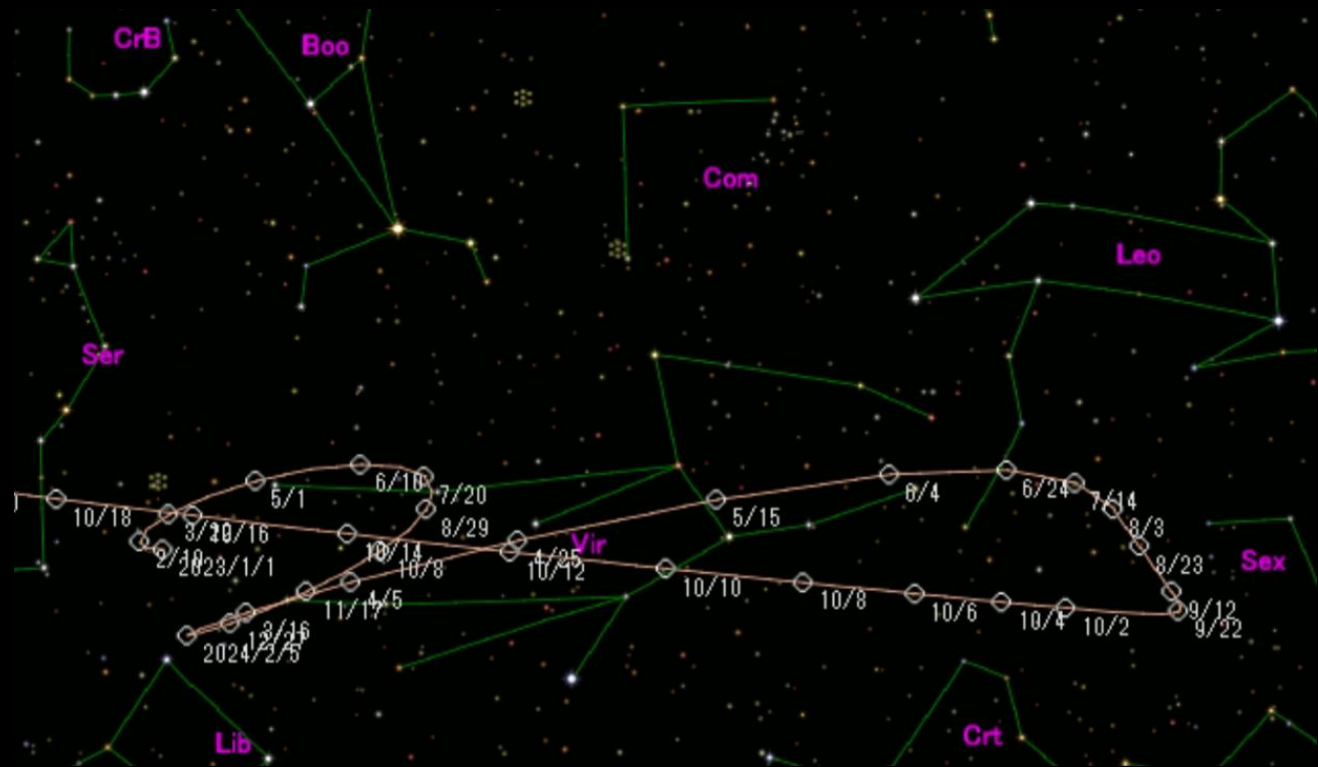

- Sun
 - Declination decreasing, aphelion Jul. 5, equinox Sept. 22
 - Last sunspot min., Apr. 2020, next max., now? or 2025?
- Mercury
 - In the evening sky, greatest elongation July 22 (27°), currently 11° , mag -1.2
 - Inferior conjunction Aug. 19
 - Early July “good observing opportunity”
 - Today, rise 05:15, transit 13:45, set 22:15
- Venus
 - Also in the evening sky, superior conjunction was on Jun. 04, and greatest elongation Jan. 04, 2025, currently 5°
 - today, rise 04:55, transit 13:20, set 21:40

Earth

- Time
 - 00:00UT \approx 18:10ST today
 - Today, sunrise 04:30, transit 12:55, sunset 21:20
 - End of period, sunrise 05:00, transit 13:00, sunset 21:00
- Moon
 -  Last Quarter, 28
 -  New, July 05
 -  First Quarter, 13
 -  Full, 21 (Hay or Thunder Moon)
- Meteors
 - Perseids, Jul. 17-Aug. 24, peak Aug. 12, ZHR = 80+

Conjunction

- June 27, 15:00
 - Saturn-Moon 0.08° apart

Outer Solar System

- Mars
 - Conjunction 2023 Nov. 18. Opposition 2025 Jan. 16. Today, rise 02:00, transit 09:15, set 16:35
- Jupiter
 - Conjunction May 18. Opposition Dec. 07. Today, rise 03:00, transit 11:00, set 19:00
- Saturn
 - Conjunction Feb. 28. Opposition Sept. 08. Today, rise 00:30, transit 06:00, set 11:30
- Uranus
 - Conjunction May 13. Opposition Nov. 17. Today, rise 02:20, transit 10:15, set 18:00
- Neptune
 - Conjunction Mar. 17. Opposition Sept. 21. Today, rise 00:45, transit 06:45, set 12:30

Comet

- C/2023 A3 (Tsuchinshan-ATLAS)
 - Perihelion, Sept. 27 (0.39au)
 - Perigee, Oct. 12 (0.47au, 184 LD), mag. -0.2?

OASI Events

- Monthly Zoom Meeting
 - Thursday July 18, from 8:00pm
- Picnic
 - Saturday July 20, 1:00pm-8:00pm ish, Newbourne
- Orwell Park Observatory
 - No access, Wednesdays July 31, August 7, & August 21