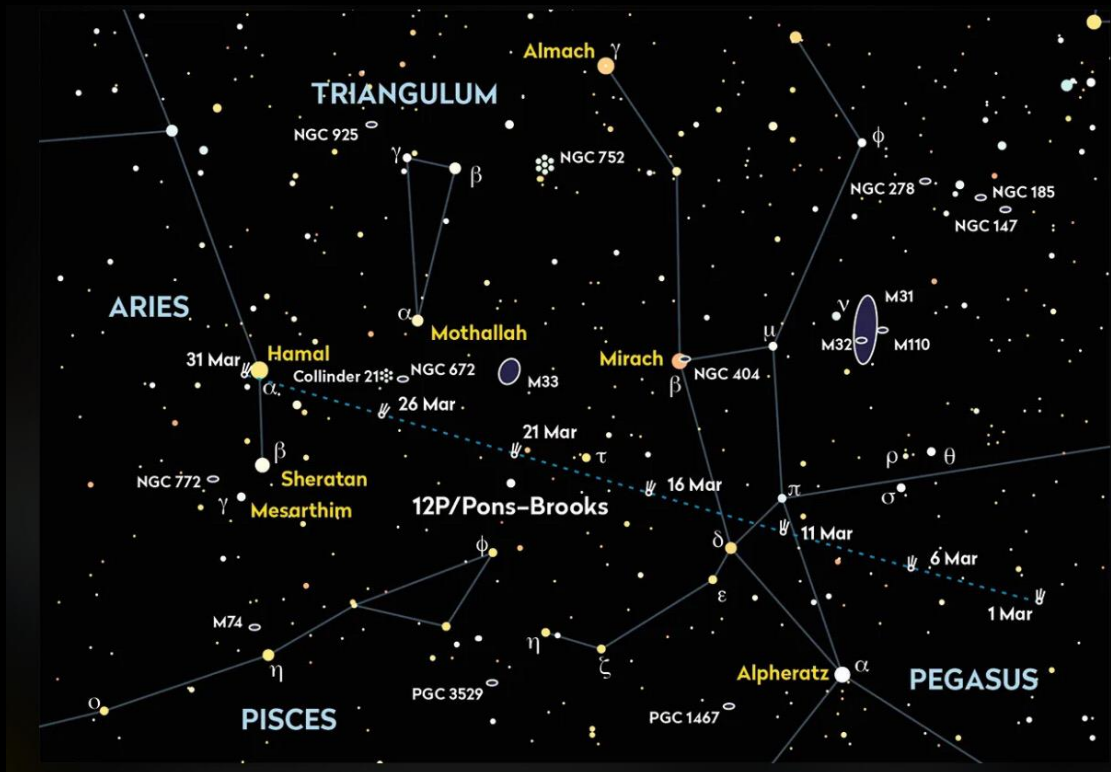

Comet

- 12P/Pons-Brooks
  - Currently low in the West after sunset
  - Perihelion, Apr. 21
  - Perigee, Jun. 2, mag. 4.5?