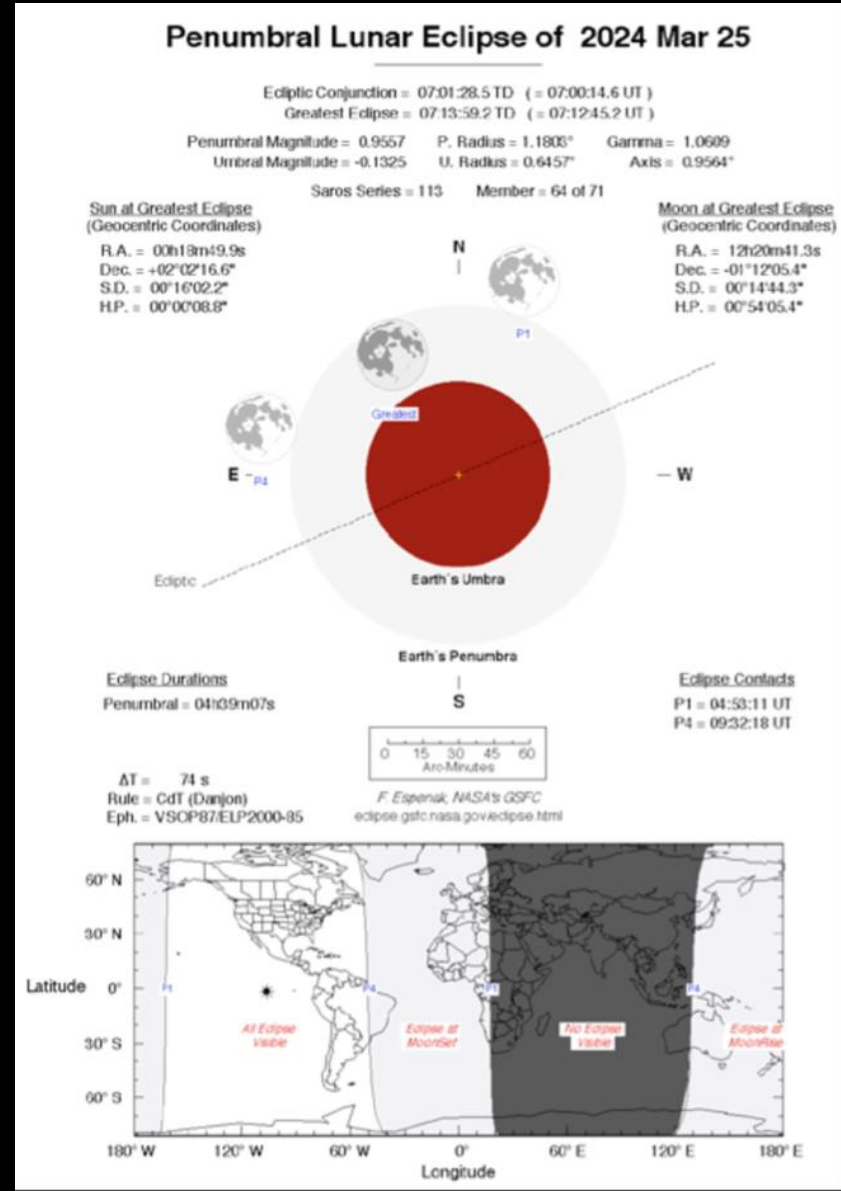

What's Up?

2024 February 26 to March 25

Bill Barton, FRAS

• Last Time

• $R = 150$

• Today

• R = 114

- The Sky 20:00
Tonight

- The Sky 06:00
Tomorrow

Inner Solar System

- Sun
 - Declination increasing, equinox Mar. 20
 - Last sunspot min., Apr. 2020, next max., early-mid 2024?
- Mercury
 - In morning sky, current elongation 3° , mag -1.5
 - Superior conjunction (farside of Sun), Feb. 28
 - Then in the evening sky, greatest elongation Mar. 24 (19°)
 - Today, rise 07:00, transit 12:00, set 17:00
- Venus
 - In morning sky, greatest elongation Oct. 23, 2023 (46°), currently 25°
 - Superior conjunction, Jun. 04
 - today, rise 06:00, transit 10:30, set 15:00

Earth

- Time
 - 00:00UT \approx 10:20ST today
 - Today, sunrise 06:45, transit 12:05, sunset 17:30
 - End of period, sunrise 05:45, transit 12:05, sunset 18:15
 - BST starts, 01:00 Mar. 31
- Moon
 -  Last Quarter, Mar. 03
 -  New, Mar. 10
 -  First Quarter, Mar. 17
 -  Full, Mar. 25 ('Worm' or 'Sap' Moon) + eclipse
- Meteors
 - None of note this period

Eclipse

- Penumbral Lunar
 - Mar. 25
 - Moonrise, 17:30 (Mar. 24)
 - Eclipse start, 04:53
 - Sunrise, 05:45
 - Moonset, 06:05
 - Greatest eclipse, 07:14
 - Eclipse end, 09:32

Occultations

- Moon
 - σ Leonis, mag 4.1, Mar. 23
 - disappearance, dark limb, 21:10
 - reappearance, bright limb, 21:50