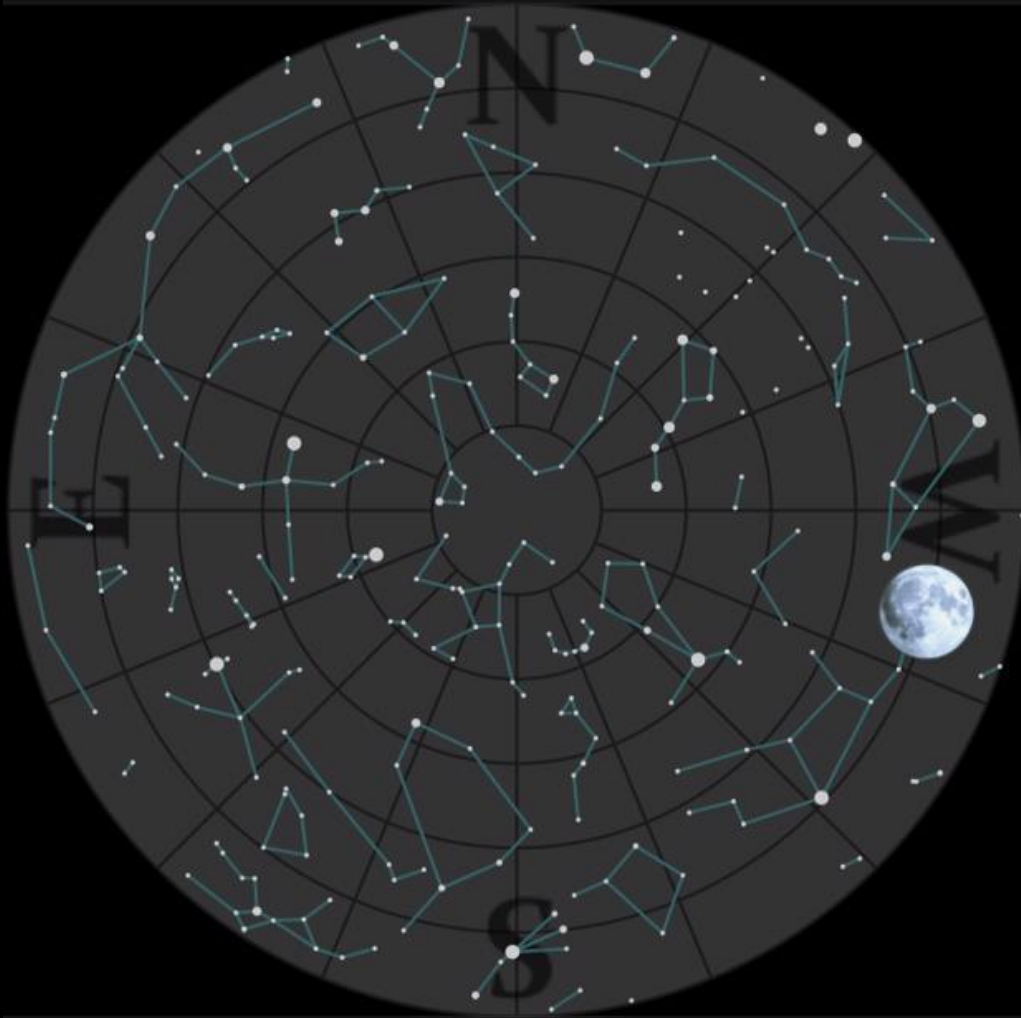

What's Up?

2024 February 26 to March 25

Bill Barton, FRAS

• Last Time

• $R = 150$

• Today

• R = 114

- The Sky 20:00
Tonight

- The Sky 06:00
Tomorrow

Inner Solar System

- Sun
 - Declination increasing, equinox Mar. 20
 - Last sunspot min., Apr. 2020, next max., early-mid 2024?
- Mercury
 - In morning sky, current elongation 3° , mag -1.5
 - Superior conjunction (farside of Sun), Feb. 28
 - Then in the evening sky, greatest elongation Mar. 24 (19°)
 - Today, rise 07:00, transit 12:00, set 17:00
- Venus
 - In morning sky, greatest elongation Oct. 23, 2023 (46°), currently 25°
 - Superior conjunction, Jun. 04
 - today, rise 06:00, transit 10:30, set 15:00

Earth

- Time
 - 00:00UT \approx 10:20ST today
 - Today, sunrise 06:45, transit 12:05, sunset 17:30
 - End of period, sunrise 05:45, transit 12:05, sunset 18:15
 - BST starts, 01:00 Mar. 31
- Moon
 -  Last Quarter, Mar. 03
 -  New, Mar. 10
 -  First Quarter, Mar. 17
 -  Full, Mar. 25 ('Worm' or 'Sap' Moon) + eclipse
- Meteors
 - None of note this period

Eclipse

- Penumbral Lunar
 - Mar. 25
 - Moonrise, 17:30 (Mar. 24)
 - Eclipse start, 04:53
 - Sunrise, 05:45
 - Moonset, 06:05
 - Greatest eclipse, 07:14
 - Eclipse end, 09:32

Occultations

- Moon
 - σ Leonis, mag 4.1, Mar. 23
 - disappearance, dark limb, 21:10
 - reappearance, bright limb, 21:50