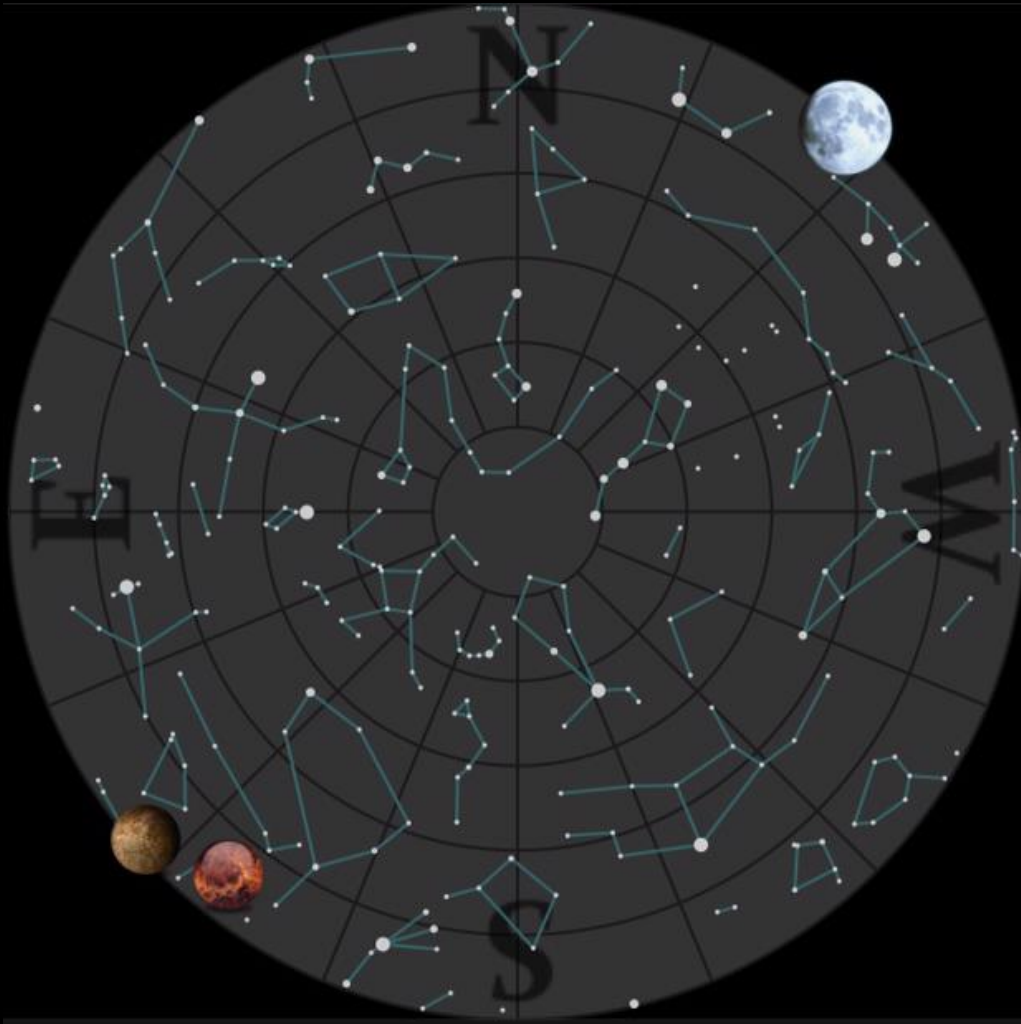

What's Up?

2024 January 22 to February 26

Bill Barton, FRAS

• Last Time

• R = 169

• Today

• $R = 150$

- The Sky 20:00
Tonight

- The Sky 07:00
Tomorrow

Inner Solar System

- Sun
 - Declination increasing, equinox Mar. 20
 - Last sunspot min., Apr. 2020, next max., early-mid 2024?
- Mercury
 - In morning sky, greatest elongation Jan. 12 (24°) currently 20° , mag -0.2 brightening (+5 to -2)
 - Superior conjunction (farside of Sun), Feb. 28
 - Today, rise 06:40, transit 10:30, set 14:25
- Venus
 - In morning sky, greatest elongation Oct. 23 (46°), currently 32°
 - Superior conjunction, Jun. 04
 - today, rise 05:45, transit 09:45, set 13:40

Earth

- Time
 - 00:00UT \approx 08:00ST today
 - Today, sunrise 07:45, transit 12:05, sunset 16:20
 - End of period, sunrise 06:45, transit 12:05, sunset 17:30
- Moon
 -  Full, 25 (Wolf or Old), Feb. 24 (Snow or Hunger)
 -  Last Quarter, Feb. 02
 -  New, Feb. 09
 -  First Quarter, Feb. 16
- Meteors
 - None of note this period

National Events

- Society for Popular Astronomy
 - Saturday Jan. 27, 14:00-17:30, AGM, Gustave Tuck Lecture Theatre, UCL, Gower St., London
 - Dr Emma Chapman, 'Tuning in to Primordial Stars'
 - Robin Scagell, 'Sky Notes'
 - Martin Lewis, 'Planetary Imaging and images of the night side of Venus'
- European Astrofest
 - Friday/Saturday Feb. 2/3, Kensington Conference Centre, Hornton Street, London, W8 7NX