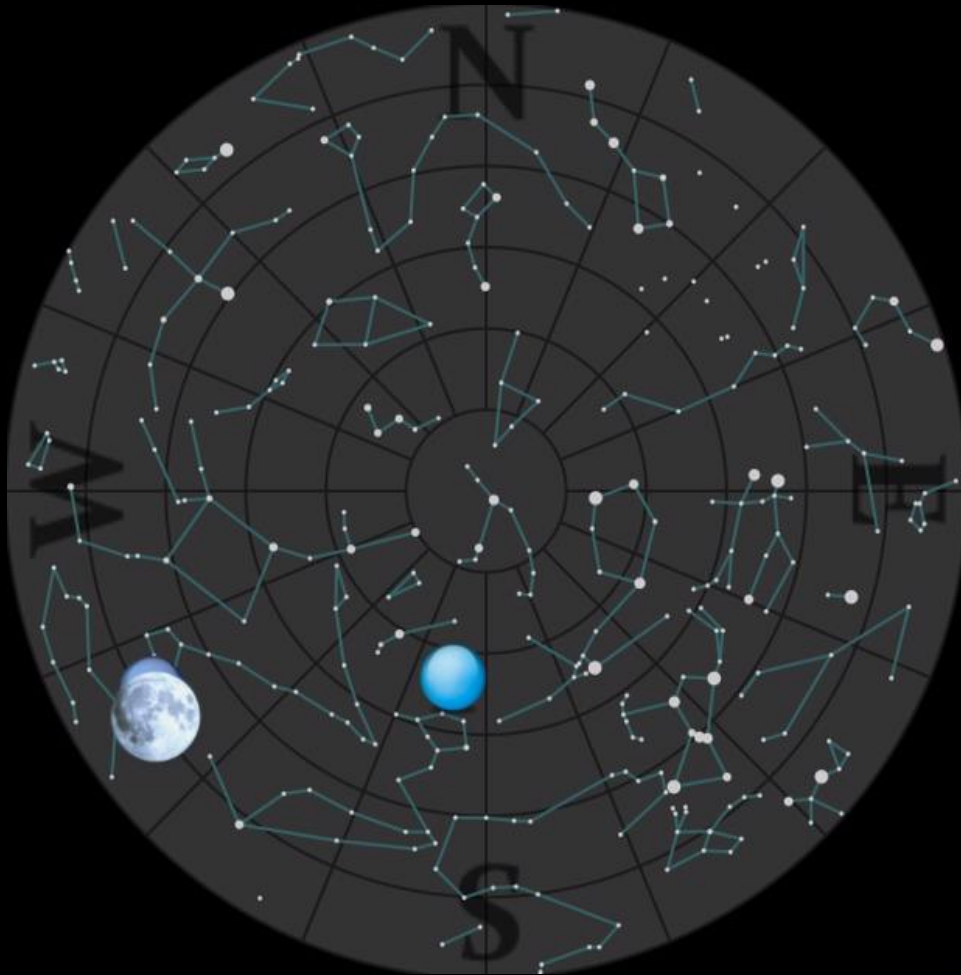

What's Up?

2021 August 23 to September 27

Bill Barton, FRAS

•The Sky 22:00
Tonight

- The Sky 06:00
Tomorrow

Inner Solar System

- Sun
 - Declination decreasing, equinox Sept. 22, solstice Dec. 21
- Mercury
 - In evening sky, greatest eastern elongation Sept. 14 (27°)
 - Today, rise 07:40, transit 14:10, set 20:40
- Venus
 - Superior conjunction was on March 26, current elongation 38°
 - In the evening sky with greatest eastern elongation October 29 (47°)
 - Inferior conjunction 2022 Jan. 09
 - Today, rise 09:25, transit 15:15, set 21:05

Earth

- Time
 - 00:00UT \approx 22:00ST today
 - Today, sunrise 05:50, transit 13:00, sunset 20:05
 - End of period, sunrise 06:50, transit 12:45, sunset 18:45
- Moon
 -  Last Quarter, 30
 -  New, Sept. 07
 -  First Quarter, 13
 -  Full, 20 (Harvest Moon)
- Meteors
 - No specific showers

Occultations

- Lunar
 - ϵ Geminorum, mag. 3.1, Sept. 02, RD 01:02UT
 - κ Geminorum, mag 3.6, Sept. 03, DB 02:39UT, RD 03:35UT

Outer Solar System

- Mars
 - Solar conjunction Oct. 8. Today, rise 07:15, transit 13:55, set 20:35
- Jupiter
 - Opposition Aug. 20. Today, rise 20:00, transit 00:50, set 05:40
- Saturn
 - Opposition Aug. 2. Today, rise 19:10, transit 23:30, set 03:50
- Uranus
 - Opposition Nov. 4. Today, rise 22:10, transit 05:40, set 13:10
- Neptune
 - Opposition Sept. 14. Today, rise 20:45, transit 02:25, set 08:05