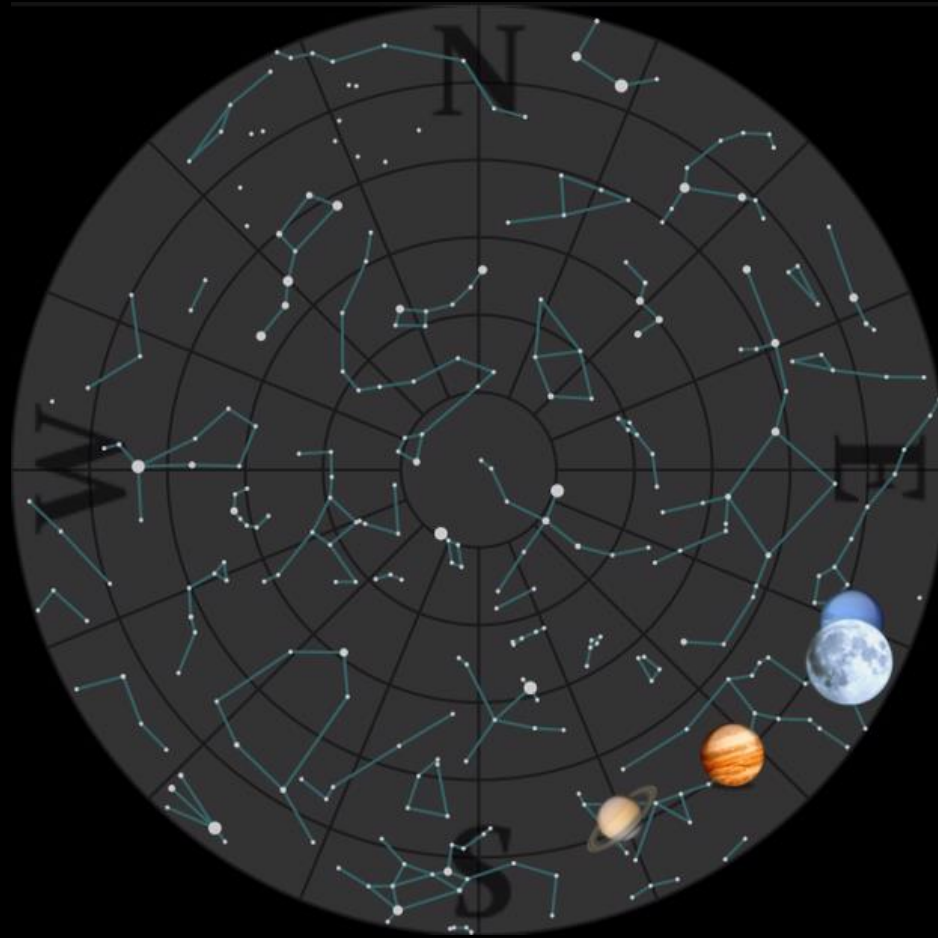

What's Up?

2021 August 23 to September 27

Bill Barton, FRAS

•The Sky 22:00
Tonight

- The Sky 06:00
Tomorrow

Inner Solar System

- Sun
 - Declination decreasing, equinox Sept. 22, solstice Dec. 21
- Mercury
 - In evening sky, greatest eastern elongation Sept. 14 (27°)
 - Today, rise 07:40, transit 14:10, set 20:40
- Venus
 - Superior conjunction was on March 26, current elongation 38°
 - In the evening sky with greatest eastern elongation October 29 (47°)
 - Inferior conjunction 2022 Jan. 09
 - Today, rise 09:25, transit 15:15, set 21:05

Earth

- Time
 - 00:00UT \approx 22:00ST today
 - Today, sunrise 05:50, transit 13:00, sunset 20:05
 - End of period, sunrise 06:50, transit 12:45, sunset 18:45
- Moon
 -  Last Quarter, 30
 -  New, Sept. 07
 -  First Quarter, 13
 -  Full, 20 (Harvest Moon)
- Meteors
 - No specific showers

Occultations

- Lunar
 - ϵ Geminorum, mag. 3.1, Sept. 02, RD 01:02UT
 - κ Geminorum, mag 3.6, Sept. 03, DB 02:39UT, RD 03:35UT

Outer Solar System

- Mars
 - Solar conjunction Oct. 8. Today, rise 07:15, transit 13:55, set 20:35
- Jupiter
 - Opposition Aug. 20. Today, rise 20:00, transit 00:50, set 05:40
- Saturn
 - Opposition Aug. 2. Today, rise 19:10, transit 23:30, set 03:50
- Uranus
 - Opposition Nov. 4. Today, rise 22:10, transit 05:40, set 13:10
- Neptune
 - Opposition Sept. 14. Today, rise 20:45, transit 02:25, set 08:05