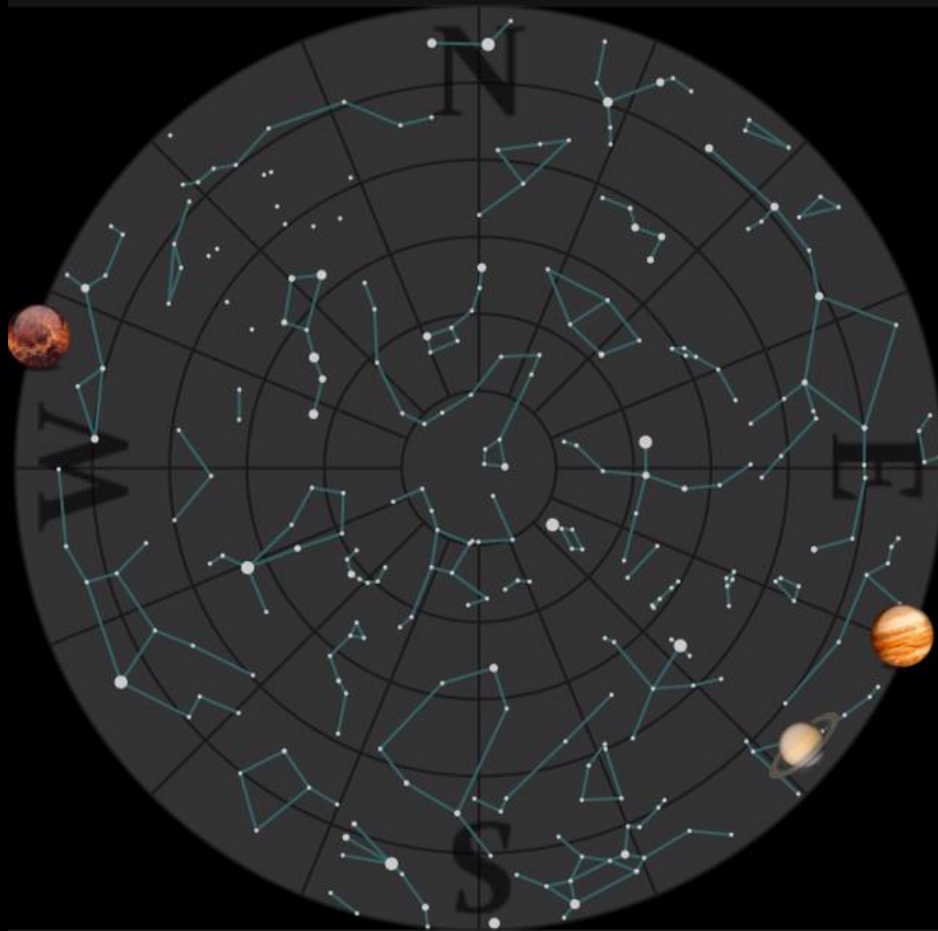

What's Up?

2021 July 26 to August 23

Bill Barton, FRAS

•The Sky 22:00
Tonight

•The Sky 05:00
Tomorrow

Inner Solar System

- Sun
 - Declination decreasing, equinox September 22
- Mercury
 - In morning sky, greatest western elongation July 04 (22°)
 - Superior conjunction August 01
 - Then in evening sky, greatest eastern elongation Sept. 14 (27°)
 - Today, rise 04:20, transit 12:30, set 20:40
- Venus
 - Superior conjunction was on March 26, current elongation 31°
 - In the evening sky with greatest eastern elongation October 29 (47°)
 - Today, rise 08:00, transit 15:05, set 22:10

Earth

- Time
 - 00:00UT \approx 20:00ST today
 - Today, sunrise 05:10, transit 13:00, sunset 20:55
 - End of period, sunrise 05:50, transit 13:00, sunset 20:05
 - Dog Days (until mid August)
- Moon
 -  Last Quarter, 31
 -  New, August 08
 -  First Quarter, 15
 -  Full, 22 (Sturgeon or Grain Moon)
- Meteors
 - Perseid Shower peaks on August 12, ZHR 80+

Occultations

- None this period

Outer Solar System

- Mars
 - Solar conjunction October 8. Today, rise 07:20, transit 14:40, set 21:50
- Jupiter
 - Opposition August 20. Today, rise 21:50, transit 02:50, set 07:50
- Saturn
 - Opposition August 2. Today, rise 21:15, transit 01:40, set 06:00
- Uranus
 - Opposition November 4. Today, rise 00:00, transit 07:30, set 15:00
- Neptune
 - Opposition September 14. Today, rise 22:30, transit 04:15, set 10:00