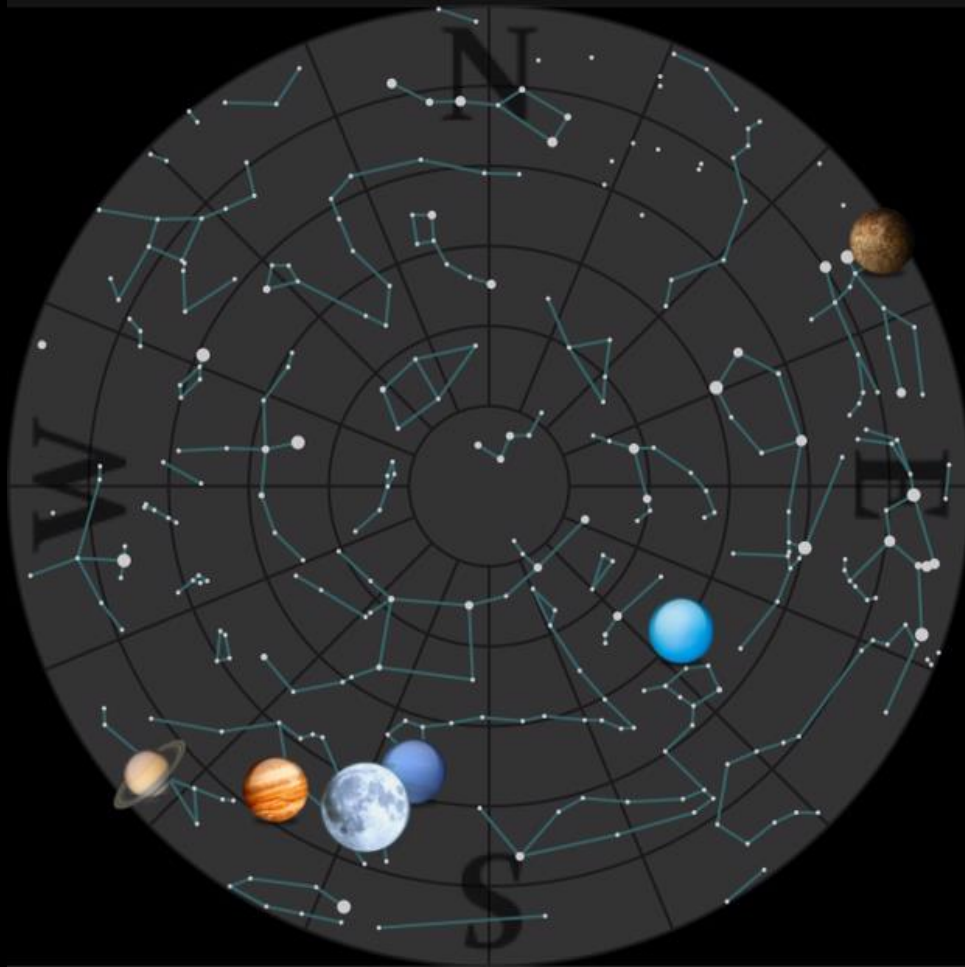

What's Up?

2021 July 26 to August 23

Bill Barton, FRAS

•The Sky 22:00
Tonight

•The Sky 05:00
Tomorrow

Inner Solar System

- Sun
 - Declination decreasing, equinox September 22
- Mercury
 - In morning sky, greatest western elongation July 04 (22°)
 - Superior conjunction August 01
 - Then in evening sky, greatest eastern elongation Sept. 14 (27°)
 - Today, rise 04:20, transit 12:30, set 20:40
- Venus
 - Superior conjunction was on March 26, current elongation 31°
 - In the evening sky with greatest eastern elongation October 29 (47°)
 - Today, rise 08:00, transit 15:05, set 22:10

Earth

- Time
 - 00:00UT \approx 20:00ST today
 - Today, sunrise 05:10, transit 13:00, sunset 20:55
 - End of period, sunrise 05:50, transit 13:00, sunset 20:05
 - Dog Days (until mid August)
- Moon
 -  Last Quarter, 31
 -  New, August 08
 -  First Quarter, 15
 -  Full, 22 (Sturgeon or Grain Moon)
- Meteors
 - Perseid Shower peaks on August 12, ZHR 80+

Occultations

- None this period

Outer Solar System

- Mars
 - Solar conjunction October 8. Today, rise 07:20, transit 14:40, set 21:50
- Jupiter
 - Opposition August 20. Today, rise 21:50, transit 02:50, set 07:50
- Saturn
 - Opposition August 2. Today, rise 21:15, transit 01:40, set 06:00
- Uranus
 - Opposition November 4. Today, rise 00:00, transit 07:30, set 15:00
- Neptune
 - Opposition September 14. Today, rise 22:30, transit 04:15, set 10:00