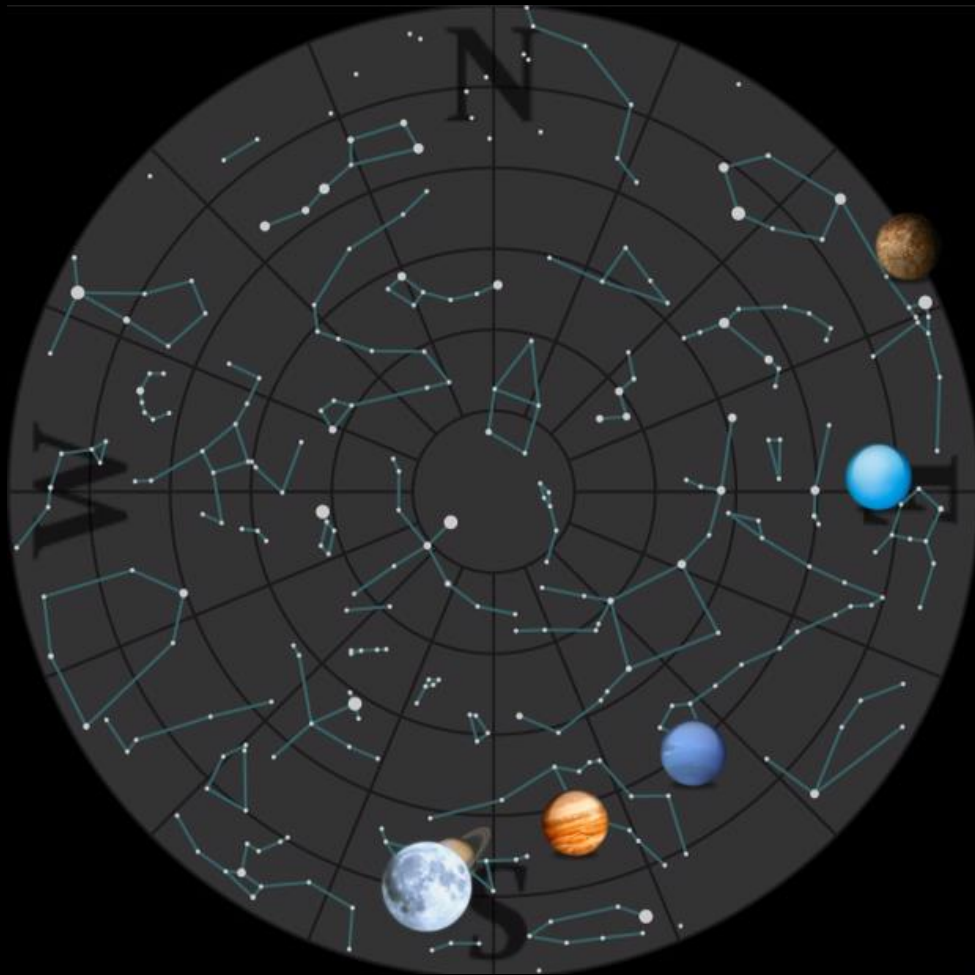

What's Up?

2021 June 28 to July 26

Bill Barton, FRAS

•The Sky 22:00
Tonight

•The Sky 04:00
Tomorrow

Inner Solar System

- Sun
 - Declination decreasing, aphelion July 05, equinox September 22
- Mercury
 - In morning sky, greatest western elongation July 04 (22°)
 - Superior conjunction August 01
 - Good observing opportunity
 - Today, rise 03:50, transit 11:35, set 19:20
- Venus
 - Superior conjunction was on March 26, current elongation 24°
 - In the evening sky with greatest eastern elongation October 29 (47°)
 - Today, rise 06:40, transit 14:45, set 22:50

Earth

- Time
 - 00:00UT \approx 16:10ST today
 - Today, sunrise 04:35, transit 13:00, sunset 21:20
 - End of period, sunrise 05:10, transit 13:00, sunset 20:55
- Moon
 -  Last Quarter, 01
 -  New, 10
 -  First Quarter, 17
 -  Full, 24 (Hay or Thunder Moon)
- Meteors
 - Perseid Shower starts on July 17, peaks on August 12, ZHR 80+

Occultations

- Lunar
 - ν Piscium mag 4.5, 03 July
 - Disappearance bright limb 03:21 (UT), reappearance dark limb 03:52 (UT)

Outer Solar System

- Mars
 - Solar conjunction October 8. Today, rise 07:30, transit 15:20, set 23:10
- Jupiter
 - Opposition August 20. Today, rise 23:45, transit 04:50, set 09:50
- Saturn
 - Opposition August 2. Today, rise 23:00, transit 03:30, set 08:00
- Uranus
 - Opposition November 4. Today, rise 01:45, transit 09:15, set 16:40
- Neptune
 - Opposition September 14. Today, rise 00:20, transit 06:05, set 11:50