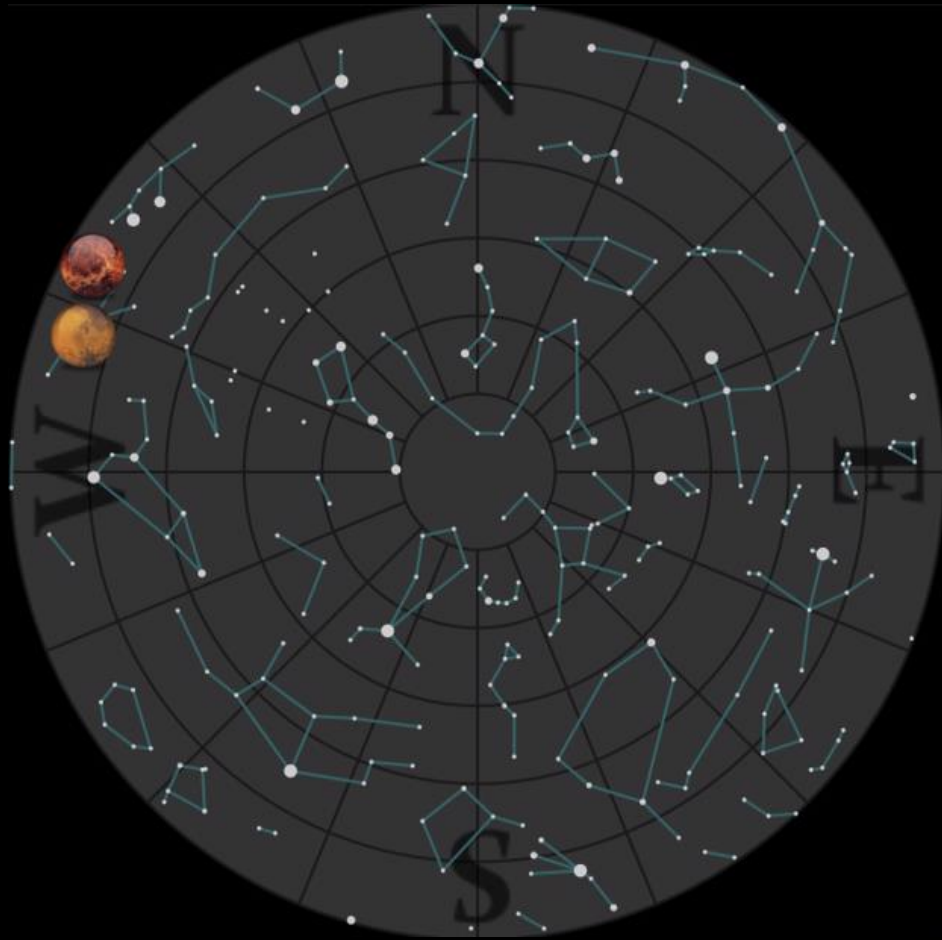

What's Up?

2021 June 28 to July 26

Bill Barton, FRAS

•The Sky 22:00
Tonight

•The Sky 04:00
Tomorrow

Inner Solar System

- Sun
 - Declination decreasing, aphelion July 05, equinox September 22
- Mercury
 - In morning sky, greatest western elongation July 04 (22°)
 - Superior conjunction August 01
 - Good observing opportunity
 - Today, rise 03:50, transit 11:35, set 19:20
- Venus
 - Superior conjunction was on March 26, current elongation 24°
 - In the evening sky with greatest eastern elongation October 29 (47°)
 - Today, rise 06:40, transit 14:45, set 22:50

Earth

- Time
 - 00:00UT \approx 16:10ST today
 - Today, sunrise 04:35, transit 13:00, sunset 21:20
 - End of period, sunrise 05:10, transit 13:00, sunset 20:55
- Moon
 -  Last Quarter, 01
 -  New, 10
 -  First Quarter, 17
 -  Full, 24 (Hay or Thunder Moon)
- Meteors
 - Perseid Shower starts on July 17, peaks on August 12, ZHR 80+

Occultations

- Lunar
 - ν Piscium mag 4.5, 03 July
 - Disappearance bright limb 03:21 (UT), reappearance dark limb 03:52 (UT)

Outer Solar System

- Mars
 - Solar conjunction October 8. Today, rise 07:30, transit 15:20, set 23:10
- Jupiter
 - Opposition August 20. Today, rise 23:45, transit 04:50, set 09:50
- Saturn
 - Opposition August 2. Today, rise 23:00, transit 03:30, set 08:00
- Uranus
 - Opposition November 4. Today, rise 01:45, transit 09:15, set 16:40
- Neptune
 - Opposition September 14. Today, rise 00:20, transit 06:05, set 11:50