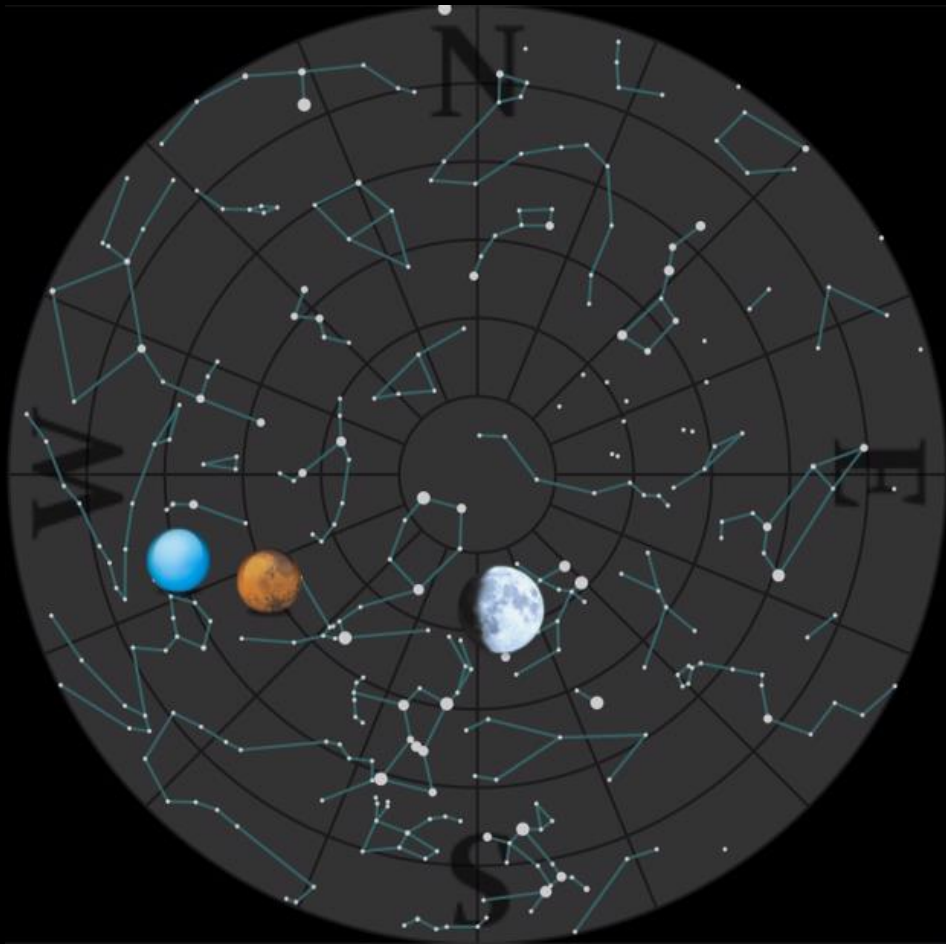

# What's Up?

2021 February 22 to March 22

Bill Barton, FRAS

•The Sky 20:00  
Tonight

•The Sky 07:00  
Tomorrow

# Inner Solar System

- Sun
  - Declination increasing, equinox March 20, aphelion July 05
- Mercury
  - In morning sky, greatest western elongation March 06 ( $27^\circ$  )
  - Superior conjunction on April 19
  - Today, rise 06:00, transit 10:35, set 15:20
- Venus
  - In morning sky, superior conjunction March 26
  - Then in the evening sky with greatest eastern elongation October 29 ( $47^\circ$  )
  - Today, rise 06:50, transit 11:40, set 16:30

# Earth

- Time
  - 00:00UT  $\approx$  10:10ST today
  - Today, sunrise 07:00, transit 12:05, sunset 17:20
  - End of period, sunrise 05:55, transit 12:00, sunset 18:05
- Moon
  -  Full, 27 (Snow or Hunger Moon)
  -  Last Quarter, 06
  -  New, 13
  -  First Quarter, 21
- Meteors
  - only sporadic activity this period

# Outer Solar System

- Mars
  - Solar conjunction October 8. Today, rise 09:15, transit 17:10, set 01:10
- Jupiter
  - Solar conjunction January 29, opposition August 20. Today, rise 06:25, transit 10:50, set 15:25
- Saturn
  - Solar conjunction January 24, opposition August 2. Today, rise 06:05, transit 10:25, set 14:45
- Uranus
  - Solar conjunction April 30, opposition November 4. Today, rise 08:50, transit 16:00, set 23:20
- Neptune
  - Solar conjunction March 11, opposition September 14. Today, rise 07:30, transit 13:10, set 18:45