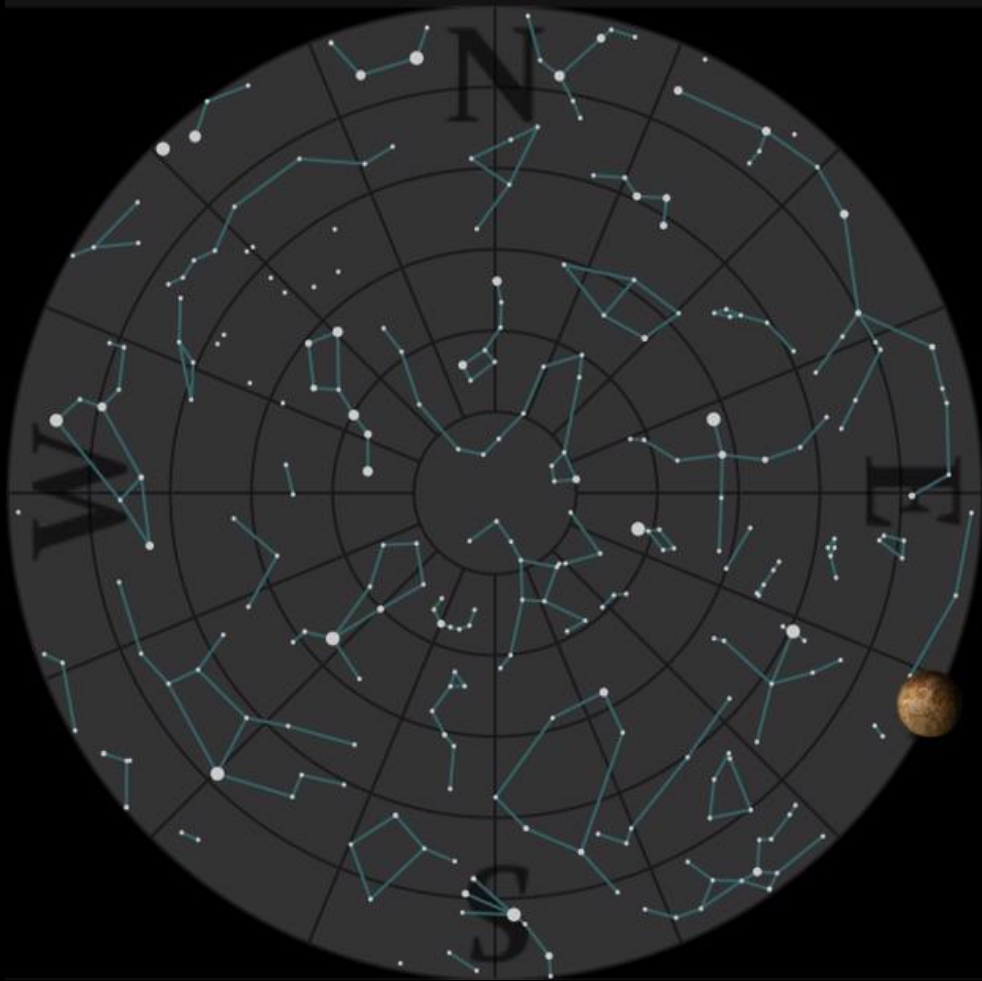

# What's Up?

2021 February 22 to March 22

Bill Barton, FRAS

•The Sky 20:00  
Tonight

•The Sky 07:00  
Tomorrow

# Inner Solar System

- Sun
  - Declination increasing, equinox March 20, aphelion July 05
- Mercury
  - In morning sky, greatest western elongation March 06 ( $27^\circ$  )
  - Superior conjunction on April 19
  - Today, rise 06:00, transit 10:35, set 15:20
- Venus
  - In morning sky, superior conjunction March 26
  - Then in the evening sky with greatest eastern elongation October 29 ( $47^\circ$  )
  - Today, rise 06:50, transit 11:40, set 16:30

# Earth

- Time
  - 00:00UT  $\approx$  10:10ST today
  - Today, sunrise 07:00, transit 12:05, sunset 17:20
  - End of period, sunrise 05:55, transit 12:00, sunset 18:05
- Moon
  -  Full, 27 (Snow or Hunger Moon)
  -  Last Quarter, 06
  -  New, 13
  -  First Quarter, 21
- Meteors
  - only sporadic activity this period

# Occultations

- Lunar
  - 5 March,  $\omega^1$  &  $\omega^2$  Scorpio, mag 3.9 & 4.3
  - Disappearance at bright limb at 04:29 & 04:53
  - Reappearance at dark limb at 05:35 & 06:07