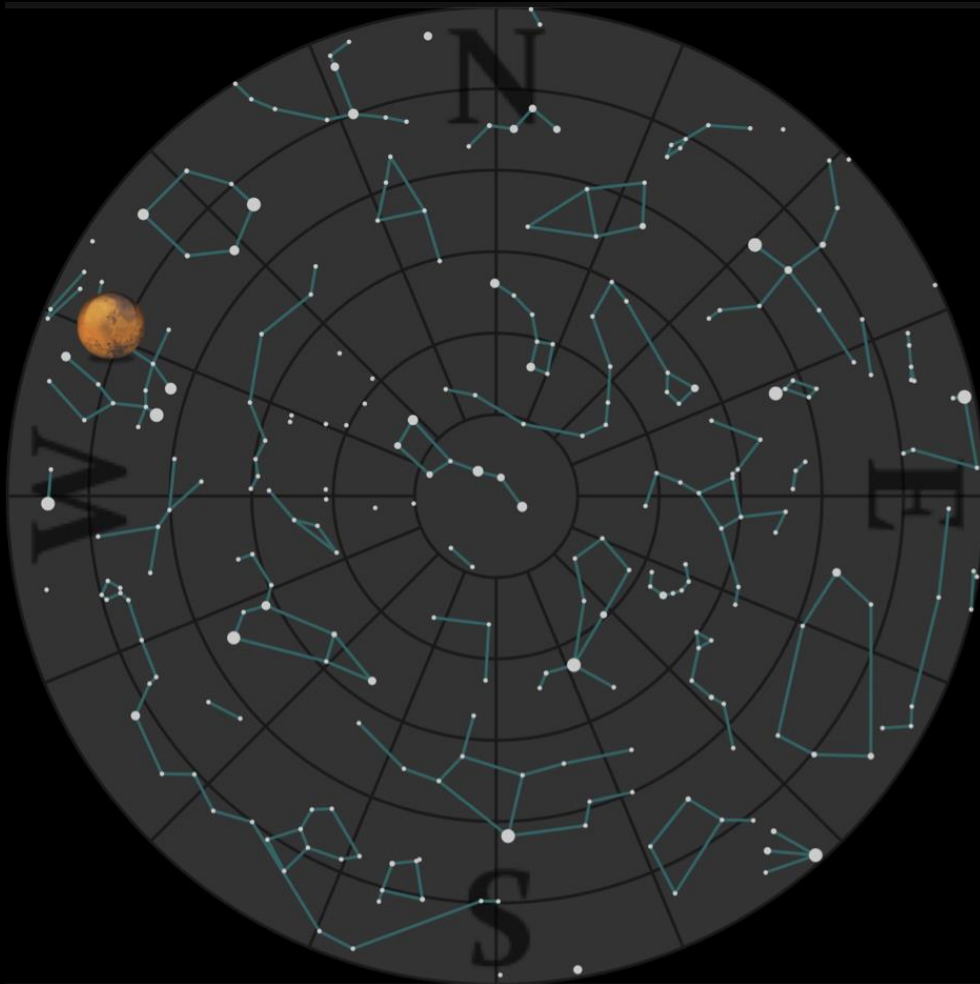

What's Up?

27 May to 24 June 2019

Bill Barton, FRAS

•The Sky 22:00
Tonight

•The Sky 05:00
Tomorrow

Inner Solar System

- Sun
 - Declination increasing until solstice on June 21, then
 - Declination decreasing with equinox September 23
- Mercury
 - In the evening sky, greatest Eastern elongation June 23 (25°)
 - Close approach to Mars (0.25°) June 18
 - Inferior conjunction July 21
 - Currently rising 05:00, setting 21:50
 - Best opportunity mid June to early July
- Venus
 - In morning sky until superior conjunction on August 14
 - Greatest Western elongation was on January 06 (47°)
 - Currently rising 04:00, setting 18:50

Earth

- Time
 - 00:00UT \approx 14:00ST today
 - Today sunrise 04:45, sunset 21:00BST
 - End of period sunrise 04:35, sunset 21:20BST
 - No 'Astronomical Twilight' from May 20 until July 25
- Moon
 -  New, 03
 -  First Quarter, 10
 -  Full, 17 (Strawberry or Thunder)
 -  Last Quarter, 25
- Meteors
 - Daytime Arietids, May 22-July 02, max ZHR=30? June 08