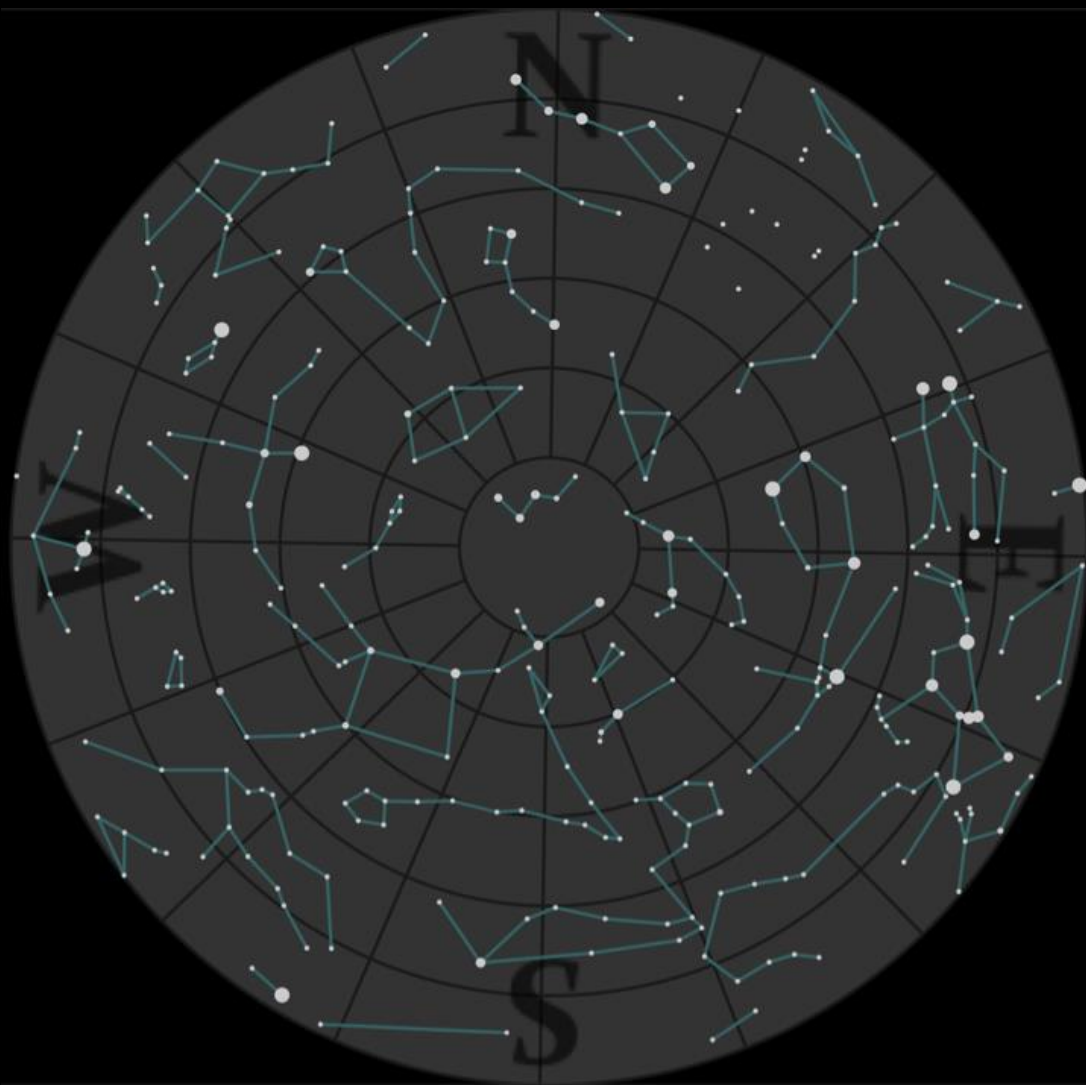

# What's Up?

2016 August 08 to September 05

Bill Barton, FRAS

- The Sky 22:00 Tonight

- The Sky 05:00  
Tomorrow Morning

# Inner Solar System

- Sun
  - Heading South
  - Equinox on September 22
- Mercury
  - In the evening sky this period
  - Getting fainter as elongation increases through this period
  - Greatest Eastern elongation on August 16
- Venus
  - In evening sky moving away from the Sun for the rest of this year
  - Getting increasingly easier to see

# Earth

- Moon
  - First Quarter, August 10
  - Full, August 18 (Sturgeon or Green Corn Moon)
  - Last Quarter, August 25
  - New, September 01
  - Lunar Occultations, none of note this period
- Eclipses
  - Annular Solar September 01 (not visible from UK)
- Meteors
  - Perseids, July 23 to August 20, peak on August 12, ZHR 80+?

# Outer Solar System

- Mars
  - In south-west at sunset, in Libra
- Jupiter
  - Getting lost in evening solar glare, conjunction September 26, in Leo
- Saturn
  - In south-west at sunset, Opposition was on June 03, in Ophiuchus
- Neptune
  - Opposition on September 02, in Aquarius