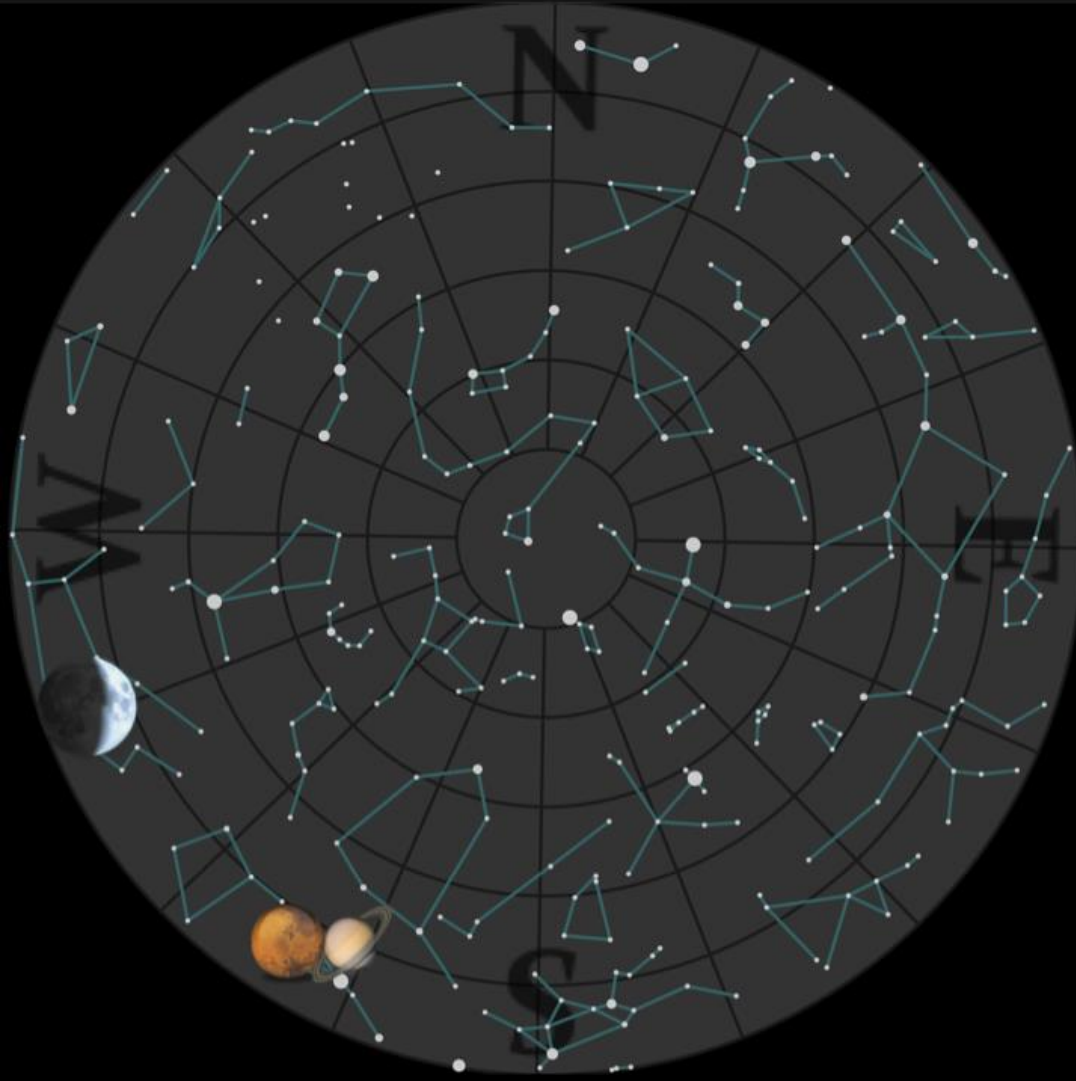

# What's Up?

2016 August 08 to September 05

Bill Barton, FRAS

- The Sky 22:00 Tonight

- The Sky 05:00  
Tomorrow Morning

# Inner Solar System

- Sun
  - Heading South
  - Equinox on September 22
- Mercury
  - In the evening sky this period
  - Getting fainter as elongation increases through this period
  - Greatest Eastern elongation on August 16
- Venus
  - In evening sky moving away from the Sun for the rest of this year
  - Getting increasingly easier to see

# Earth

- Moon
  - First Quarter, August 10
  - Full, August 18 (Sturgeon or Green Corn Moon)
  - Last Quarter, August 25
  - New, September 01
  - Lunar Occultations, none of note this period
- Eclipses
  - Annular Solar September 01 (not visible from UK)
- Meteors
  - Perseids, July 23 to August 20, peak on August 12, ZHR 80+?

# Outer Solar System

- Mars
  - In south-west at sunset, in Libra
- Jupiter
  - Getting lost in evening solar glare, conjunction September 26, in Leo
- Saturn
  - In south-west at sunset, Opposition was on June 03, in Ophiuchus
- Neptune
  - Opposition on September 02, in Aquarius