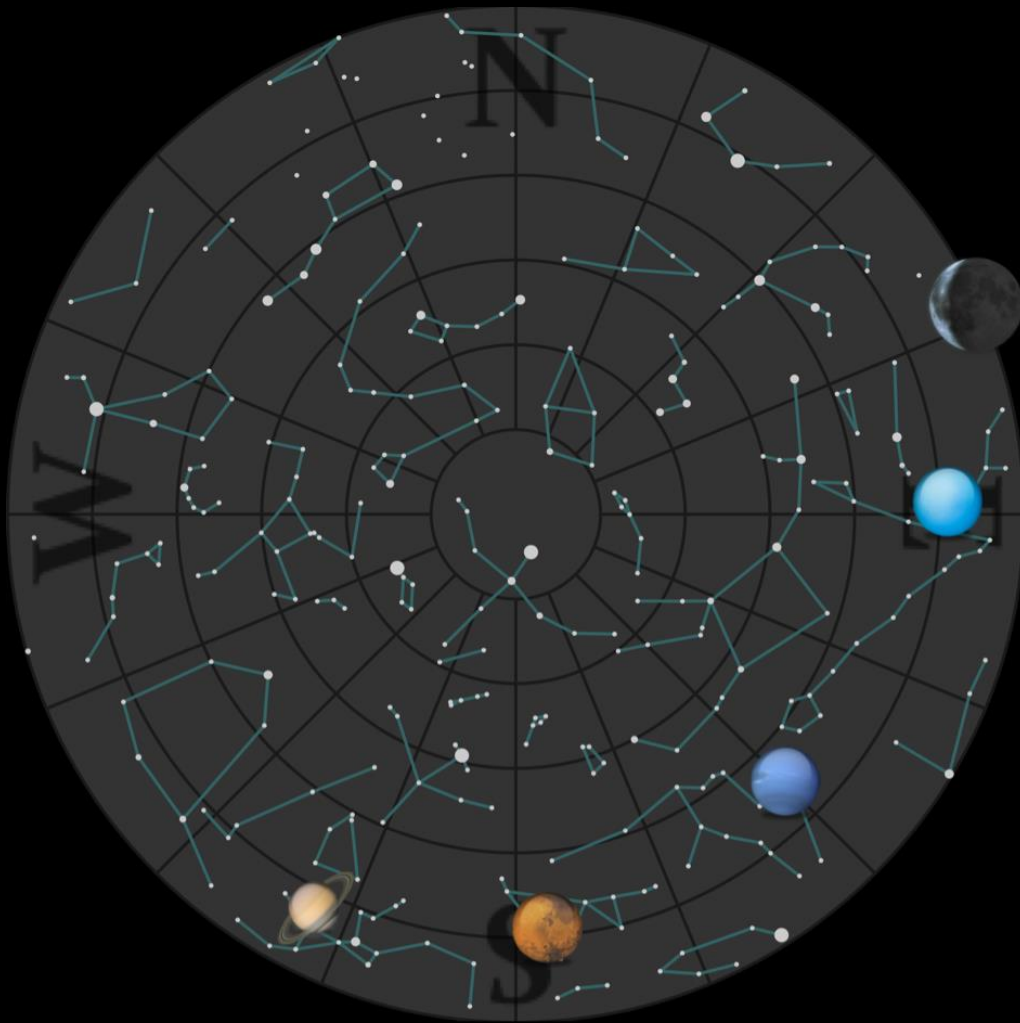

What's Up?

2018 June 11 to July 09

Bill Barton, FRAS

•The Sky 22:00
Tonight

•The Sky 04:00
Tomorrow

Inner Solar System

- Sun
 - Declination increasing
 - Solstice June 21, Aphelion July 6
- Mercury
 - In evening sky until early August, and favourable for observation
 - Maximum elongation from Sun will be on July 12 (26°)
- Venus
 - In the evening sky until October 2018
 - Maximum elongation and half phase on August 17 (46°)

Earth

- Time
 - 00:00UT \approx 17:17ST today
- Moon
 -  New, 13
 -  First Quarter, 20
 -  Full, 28 (Strawberry or Thunder)
 -  Last Quarter, July 6
- Eclipses
 - None this period
- Meteors
 - Only sporadic activity

Lunar Occultations

- None of note this period

Outer Solar System

- Mars
 - In morning sky moving away from the Sun, rising around 02:00
 - Perihelic Opposition July 27, but very low altitude
- Jupiter
 - In evening sky and rising before sunset
 - Opposition was on May 9
- Saturn
 - In morning sky, moving away from the Sun, rising around 01:00
 - Opposition, just over a fortnight, June 27, 2018
- Uranus
 - Opposition on October 24, 2018
- Neptune
 - Opposition on September 7, 2018