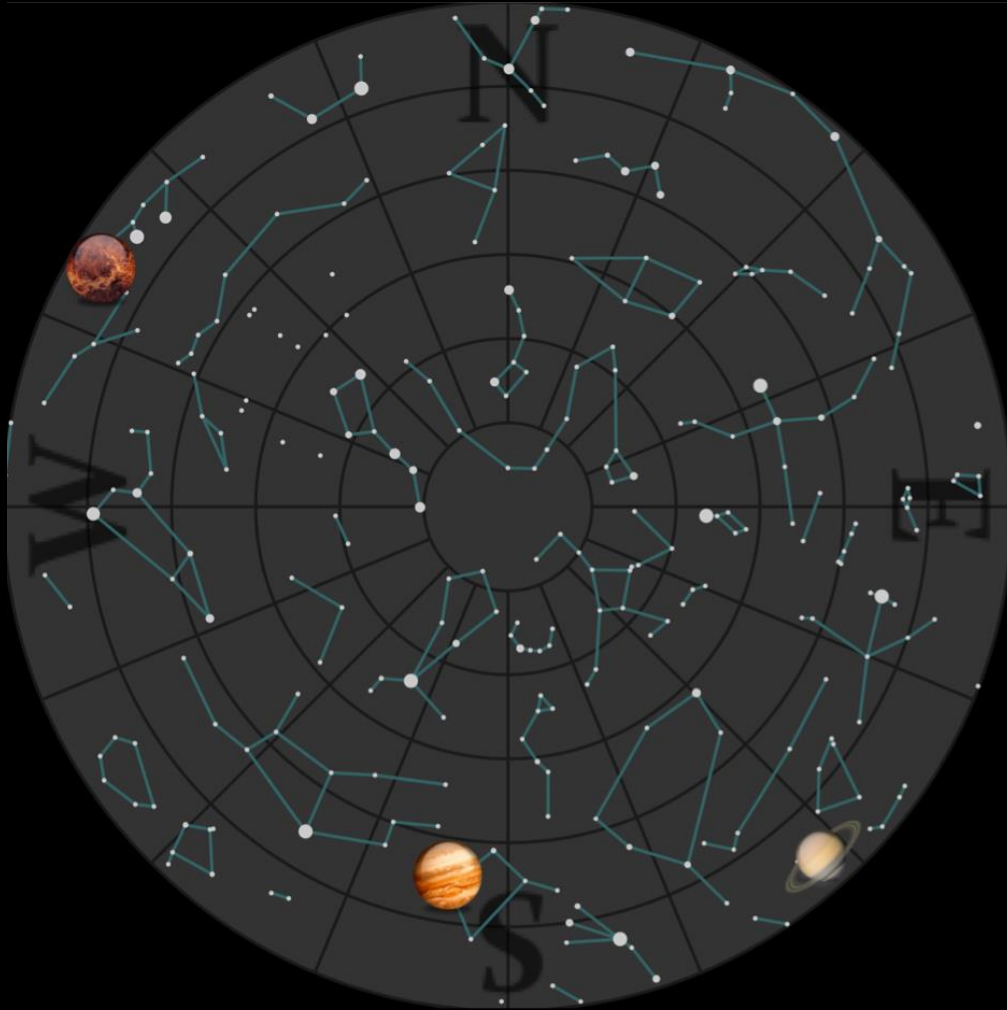

What's Up?

2018 June 11 to July 09

Bill Barton, FRAS

•The Sky 22:00
Tonight

•The Sky 04:00
Tomorrow

Inner Solar System

- Sun
 - Declination increasing
 - Solstice June 21, Aphelion July 6
- Mercury
 - In evening sky until early August, and favourable for observation
 - Maximum elongation from Sun will be on July 12 (26°)
- Venus
 - In the evening sky until October 2018
 - Maximum elongation and half phase on August 17 (46°)

Earth

- Time
 - 00:00UT \approx 17:17ST today
- Moon
 -  New, 13
 -  First Quarter, 20
 -  Full, 28 (Strawberry or Thunder)
 -  Last Quarter, July 6
- Eclipses
 - None this period
- Meteors
 - Only sporadic activity

Lunar Occultations

- None of note this period

Outer Solar System

- Mars
 - In morning sky moving away from the Sun, rising around 02:00
 - Perihelic Opposition July 27, but very low altitude
- Jupiter
 - In evening sky and rising before sunset
 - Opposition was on May 9
- Saturn
 - In morning sky, moving away from the Sun, rising around 01:00
 - Opposition, just over a fortnight, June 27, 2018
- Uranus
 - Opposition on October 24, 2018
- Neptune
 - Opposition on September 7, 2018