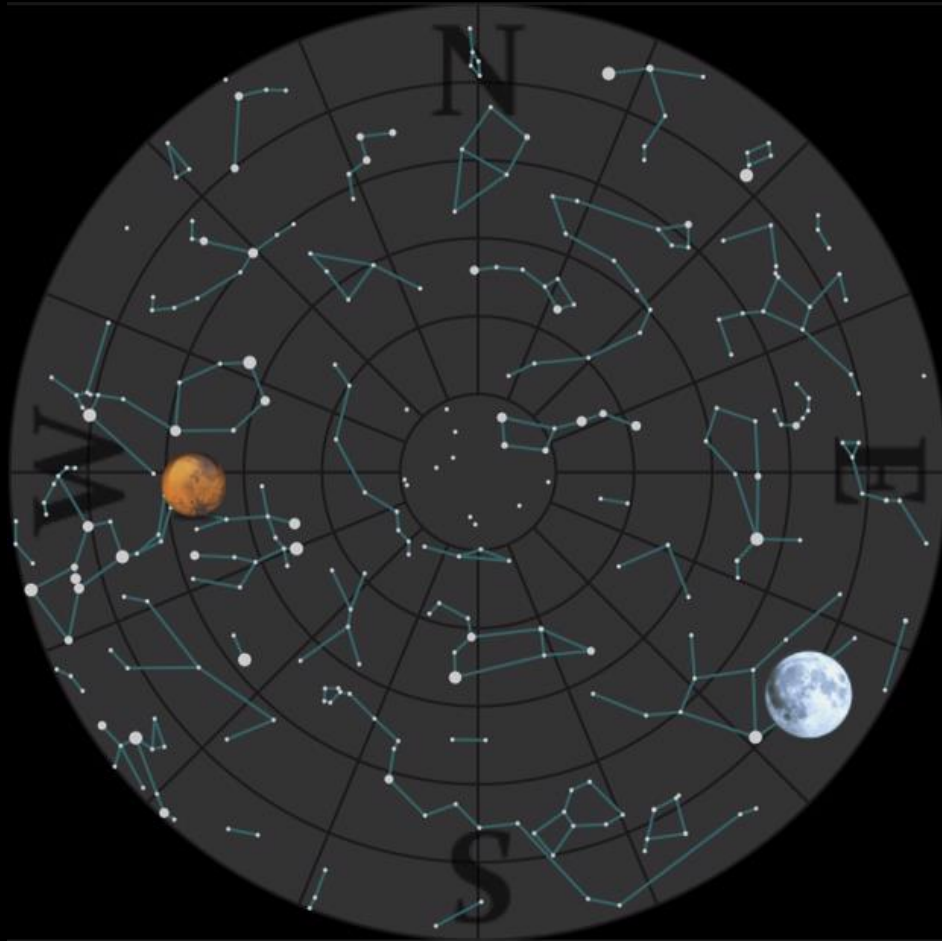

What's Up?

2021 April 26 to May 24

Bill Barton, FRAS

•The Sky 21:00
Tonight

•The Sky 05:00
Tomorrow

Inner Solar System

- Sun
 - Declination increasing, solstice June 21, aphelion July 05
- Mercury
 - Superior conjunction was on April 19, current elongation 7°
 - In evening sky, greatest eastern elongation May 17 (22°)
 - One of the best observing opportunities of this year
 - Today, rise 05:50, transit 13:20, set 20:55
- Venus
 - Superior conjunction was on March 26, current elongation 8°
 - In the evening sky with greatest eastern elongation October 29 (47°)
 - Today, rise 06:00, transit 13:20, set 20:50

Earth

- Time
 - 00:00UT \approx 14:15ST today
 - Today, sunrise 05:35, transit 12:55, sunset 20:15
 - End of period, sunrise 04:50, transit 12:50, sunset 21:00
- Moon
 -  Full, 27 (Seed or sprouting grass Moon)
 -  Last Quarter, 03
 -  New, 11
 -  First Quarter, 19
- Meteors
 - η Aquarids, April 19-May 28, ZHR at max 40

Occultations

- Lunar
 - θ Ophiuchi mag 3.3, 30 April
 - Disappearance bright limb 01:46 (UT), reappearance dark limb 02:56 (UT)

 - ϵ Geminorum, mag 3.1, 15 May
 - Disappearance dark limb 22:37 (UT)

Outer Solar System

- Mars
 - Solar conjunction October 8. Today, rise 08:10, transit 16:40, set 01:15
- Jupiter
 - Opposition August 20. Today, rise 03:45, transit 08:40, set 13:30
- Saturn
 - Opposition August 2. Today, rise 03:10, transit 07:40, set 12:10
- Uranus
 - Solar conjunction April 30, opposition November 4. Today, rise 05:50, transit 13:10, set 20:30
- Neptune
 - Opposition September 14. Today, rise 04:30, transit 10:15, set 15:50