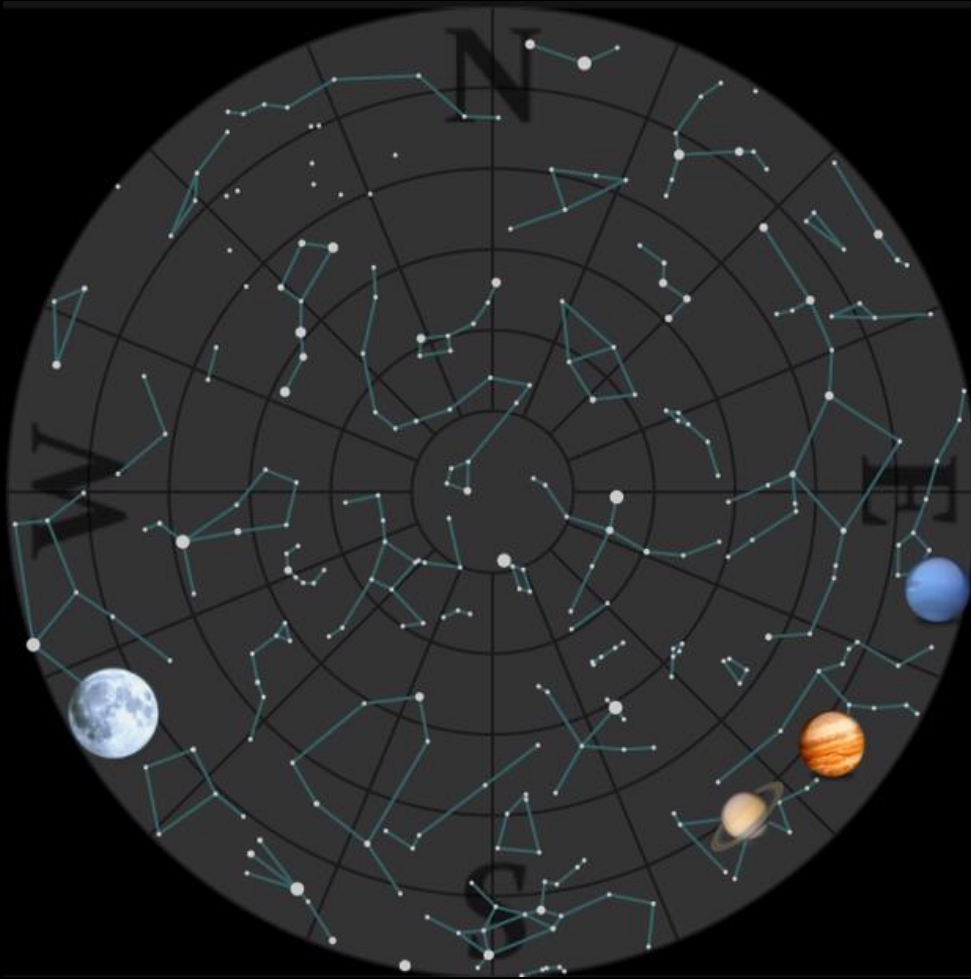

What's Up?

2021 April 26 to May 24

Bill Barton, FRAS

•The Sky 21:00
Tonight

•The Sky 05:00
Tomorrow

Inner Solar System

- Sun
 - Declination increasing, solstice June 21, aphelion July 05
- Mercury
 - Superior conjunction was on April 19, current elongation 7°
 - In evening sky, greatest eastern elongation May 17 (22°)
 - One of the best observing opportunities of this year
 - Today, rise 05:50, transit 13:20, set 20:55
- Venus
 - Superior conjunction was on March 26, current elongation 8°
 - In the evening sky with greatest eastern elongation October 29 (47°)
 - Today, rise 06:00, transit 13:20, set 20:50

Earth

- Time
 - 00:00UT \approx 14:15ST today
 - Today, sunrise 05:35, transit 12:55, sunset 20:15
 - End of period, sunrise 04:50, transit 12:50, sunset 21:00
- Moon
 -  Full, 27 (Seed or sprouting grass Moon)
 -  Last Quarter, 03
 -  New, 11
 -  First Quarter, 19
- Meteors
 - η Aquarids, April 19-May 28, ZHR at max 40

Occultations

- Lunar
 - θ Ophiuchi mag 3.3, 30 April
 - Disappearance bright limb 01:46 (UT), reappearance dark limb 02:56 (UT)

 - ϵ Geminorum, mag 3.1, 15 May
 - Disappearance dark limb 22:37 (UT)

Outer Solar System

- Mars
 - Solar conjunction October 8. Today, rise 08:10, transit 16:40, set 01:15
- Jupiter
 - Opposition August 20. Today, rise 03:45, transit 08:40, set 13:30
- Saturn
 - Opposition August 2. Today, rise 03:10, transit 07:40, set 12:10
- Uranus
 - Solar conjunction April 30, opposition November 4. Today, rise 05:50, transit 13:10, set 20:30
- Neptune
 - Opposition September 14. Today, rise 04:30, transit 10:15, set 15:50